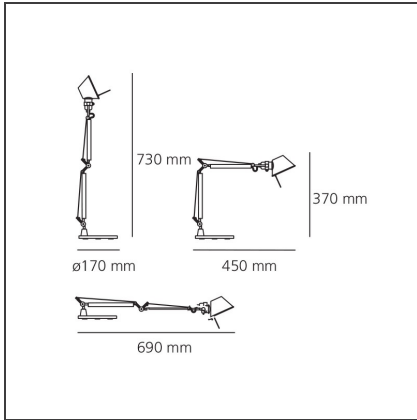

TECHNICAL DRAWINGS

FEATURES

Article Code:	A010950	Material:	Aluminium, steel
Colour:	Metal blue	Series:	Design
Installation:	Table		

DIMENSIONS

Length:	cm 45	Max Extension Length:	cm 69
Height:	cm 37		
Base Diameter:	cm 17		
Max Extension Height:	cm 73		

NOT INCLUDED SOURCES

Category:	HALO	Color Rendering:	1a
Number:	1	Color temperature (K):	3000K
Watt:	46W		
Lbs:	Qt26		
Socket:	E14		

ALTERNATIVE SOURCES

Category:	LED
Number:	1
Watt:	4W
Type:	2
Socket:	E14
Class:	A

LUMINAIRE

Watt:	46W
Voltage:	220V-240V

Notes

Interchangeable support: table base, clamp, desk fixed support and twin support that allows two independent lamp units to be fitted. Possibility to mount LED source on E14 Socket