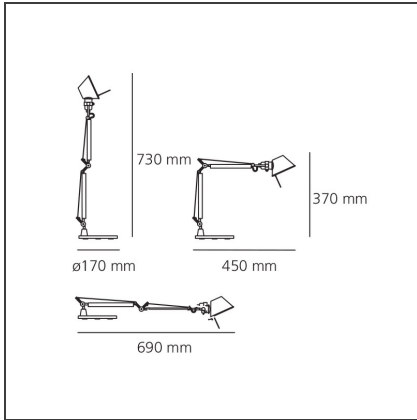

Tolomeo Micro Table - Only body - Alluminio

IP20    

DESIGN BY

Michele De Lucchi, Giancarlo Fassina

DESCRIPTION

Base and cantilevered arms in polished aluminium; diffuser in matt anodised aluminium; joints and supports in polished aluminium. System of spring balancing. The code is referred to the body lamp only

TECHNICAL DRAWINGS

FEATURES

Article Code:	A010900	Material:	Aluminium, steel
Colour:	Aluminium	Series:	Design
Installation:	Table		

DIMENSIONS

Length:	cm 45	Max Extension Length:	cm 69
Height:	cm 37		
Base Diameter:	cm 17		
Max Extension Height:	cm 73		

LUMINAIRE

Watt:	46W
Voltage:	220V-240V

Notes

Interchangeable support: table base, clamp, desk fixed support and twin support that allows two independent lamp units to be fitted. Possibility to mount LED source on E14 Socket