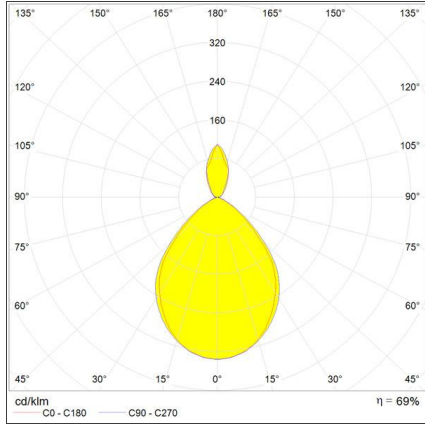

Article Code:	A043500	Material:	Aluminium
Colour:	Aluminium	Series:	Design
Installation:	Wall		

DIMENSIONS

Height:	cm 20	Glow Wire Test:	750
Depth:	cm 20		

INCLUDED SOURCES

Category:	LED	Color temperature (K):	3000K
Number:	1	CRI:	90
Watt:	9W		
Type:	0		
Class:	A		

LUMINAIRE

Watt:	9W	Delivered lumens output (lm):	461lm
Voltage:	220V-240V	CCT:	3000K
		Efficiency:	63%
		Efficacy:	51.17lm/W
		CRI:	90

LIGHT DISTRIBUTION

We reserve the right to change our product specifications.
Please visit www.artemide.com for the latest product information