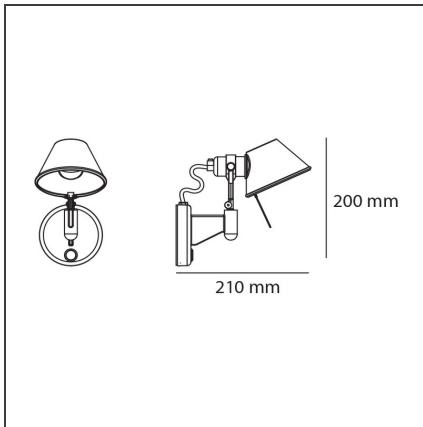

Tolomeo Micro Faretto LED 3000K without switch

IP20    

DESIGN BY

Michele De Lucchi, Giancarlo Fassina

DESCRIPTION

Wall support in polished aluminum, diffuser in matt anodised aluminum.

TECHNICAL DRAWINGS

FEATURES

Article Code:	A043500	Material:	Aluminium
Colour:	Aluminium	Series:	Design
Installation:	Wall		

DIMENSIONS

Height:	cm 20	Glow Wire Test:	750
Depth:	cm 20		

INCLUDED SOURCES

Category:	LED	Color temperature (K):	3000K
Number:	1	CRI:	90
Watt:	9W		
Type:	0		
Class:	A		

LUMINAIRE

Watt:	9W	Delivered lumens output (lm):	461lm
Voltage:	220V-240V	CCT:	3000K
		Efficiency:	63%
		Efficacy:	51.17lm/W
		CRI:	90

LIGHT DISTRIBUTION

We reserve the right to change our product specifications.
Please visit www.artemide.com for the latest product information