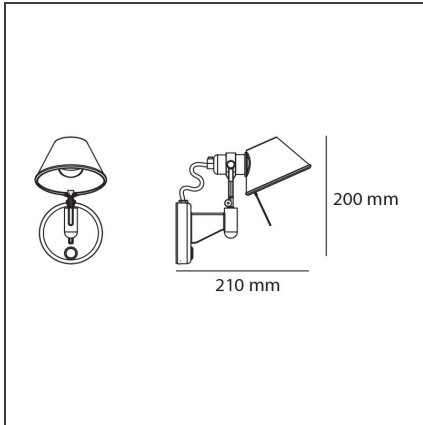

**Tolomeo Micro Faretto LED 2700K without switch**

IP20

**DESIGN BY**

Michele De Lucchi, Giancarlo Fassina

**DESCRIPTION**

Wall support in polished aluminum, diffuser in matt anodised aluminum.

**TECHNICAL DRAWINGS**

**FEATURES**

|                      |           |                  |           |
|----------------------|-----------|------------------|-----------|
| <b>Article Code:</b> | A0435W00  | <b>Material:</b> | Aluminium |
| <b>Colour:</b>       | Aluminium | <b>Series:</b>   | Design    |
| <b>Installation:</b> | Wall      |                  |           |

**DIMENSIONS**

|                |       |                        |     |
|----------------|-------|------------------------|-----|
| <b>Height:</b> | cm 20 | <b>Glow Wire Test:</b> | 750 |
| <b>Depth:</b>  | cm 20 |                        |     |