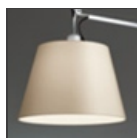

TOLOMEO MEGA
DIFF.PERG.520
0780060A