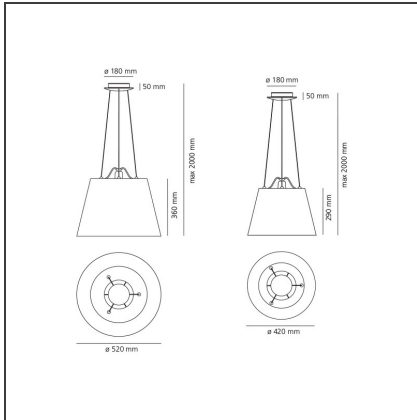

Tolomeo Mega suspension - Body lamp - Alluminium

IP20

Dimmerable: + -

DESIGN BY

Michele De Lucchi, Giancarlo Fassina

DESCRIPTION

Aluminium and transparent injection-moulded methacrylate structure; diffuser in parchment paper on a plastic frame. The code refers to the luminaire's body only, for the diffusers options please consult the "Accessory" section.

TECHNICAL DRAWINGS

FEATURES

Article Code:	0782010A	Material:	Aluminum
Colour:	Alluminium	Series:	Design
Installation:	Suspension		

DIMENSIONS

Base Width:	cm 5
Base Diameter:	cm 18
Max Height from ceiling:	cm 200