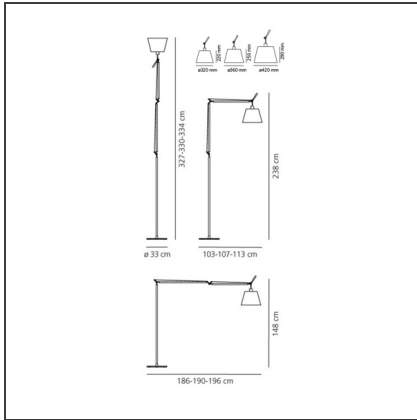

Tolomeo Floor Mega - LED 3000K - Black - Dimmer on head

IP20

DESIGN BY

Michele De Lucchi, Giancarlo Fassina

DESCRIPTION

The code is referred to the body lamp only

TECHNICAL DRAWINGS

FEATURES

Article Code:	0761030A	Material:	Silk satin fabric or parchment paper, aluminium, steel
Colour:	Black	Series:	Design
Installation:	Floor		

DIMENSIONS

Length:	cm 107	Max Extension Length:	cm 190
Height:	cm 148	Impact Resistance:	N/D
Base Diameter:	cm 33	Glow Wire Test:	650°C
Max Extension Height:	cm 330		