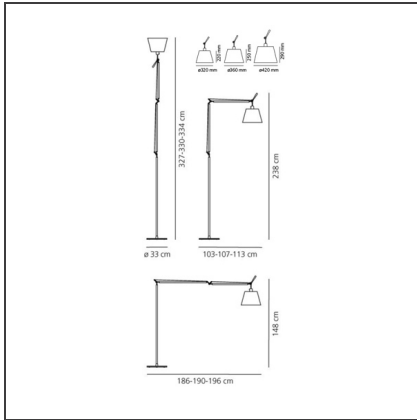

## DESCRIPTION

The code is referred to the body lamp only

## FEATURES

<b>Article Code:</b>	0762030A	<b>Material:</b>	Silk satin fabric or parchment paper, aluminium, steel
<b>Colour:</b>	Black	<b>Series:</b>	Design
<b>Installation:</b>	Floor		

## DIMENSIONS

<b>Length:</b>	cm 103	<b>Max Extension Length:</b>	cm 186
<b>Height:</b>	cm 148	<b>Impact Resistance:</b>	N/D
<b>Base Diameter:</b>	cm 33	<b>Glow Wire Test:</b>	650°C
<b>Max Extension Height:</b>	cm 327		