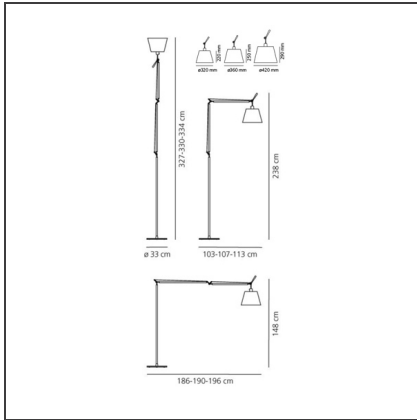

Tolomeo Floor Mega - LED 3000K - Alluminium - Dimmer

IP20

DESIGN BY

Michele De Lucchi, Giancarlo Fassina

DESCRIPTION

The code is referred to the body lamp only

TECHNICAL DRAWINGS

FEATURES

Article Code:	0762010A	Material:	Silk satin fabric or parchment paper, aluminium, steel
Colour:	Alluminium	Series:	Design
Installation:	Floor		

DIMENSIONS

Length:	cm 103	Max Extension Length:	cm 186
Height:	cm 148	Impact Resistance:	N/D
Base Diameter:	cm 33	Glow Wire Test:	650°C
Max Extension Height:	cm 327		