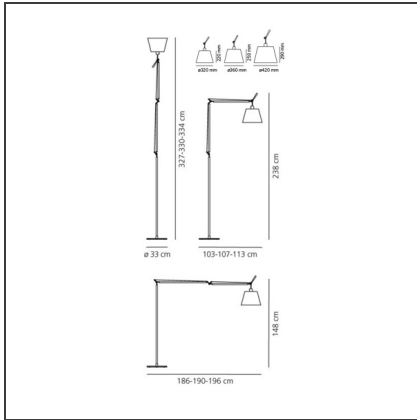

Tolomeo Floor Mega - LED 2700K - Black - Dimmer on head

IP20     

DESIGN BY

Michele De Lucchi, Giancarlo Fassina

DESCRIPTION

The code is referred to the body lamp only

TECHNICAL DRAWINGS

FEATURES

Article Code:	0761W30A	Material:	Silk satin fabric or parchment paper, aluminium, steel
Colour:	Black	Series:	Design
Installation:	Floor		

DIMENSIONS

Length:	cm 107	Max Extension Length:	cm 190
Height:	cm 148	Impact Resistance:	N/D
Base Diameter:	cm 33	Glow Wire Test:	650°C
Max Extension Height:	cm 330		