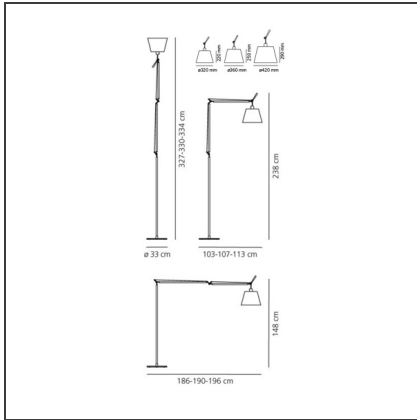

Tolomeo Floor Mega - LED 2700K - Black - Dimmer

IP20

DESIGN BY

Michele De Lucchi, Giancarlo Fassina

DESCRIPTION

The code is referred to the body lamp only

TECHNICAL DRAWINGS

FEATURES

Article Code:	0762W30A	Material:	Silk satin fabric or parchment paper, aluminium, steel
Colour:	Black	Series:	Design
Installation:	Floor		

DIMENSIONS

Length:	cm 103	Max Extension Length:	cm 186
Height:	cm 148	Impact Resistance:	N/D
Base Diameter:	cm 33	Glow Wire Test:	650°C
Max Extension Height:	cm 327		