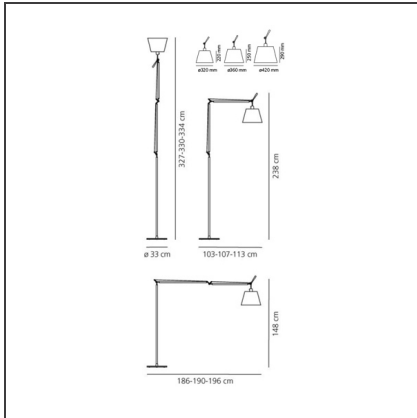

## DESCRIPTION

The code is referred to the body lamp only

## FEATURES

<b>Article Code:</b>	0761W10A	<b>Material:</b>	Silk satin fabric or parchment paper, aluminium, steel
<b>Colour:</b>	Alluminium	<b>Series:</b>	Design
<b>Installation:</b>	Floor		

## DIMENSIONS

<b>Length:</b>	cm 103	<b>Max Extension Length:</b>	cm 186
<b>Height:</b>	cm 148	<b>Impact Resistance:</b>	N/D
<b>Base Diameter:</b>	cm 33	<b>Glow Wire Test:</b>	650°C
<b>Max Extension Height:</b>	cm 327		