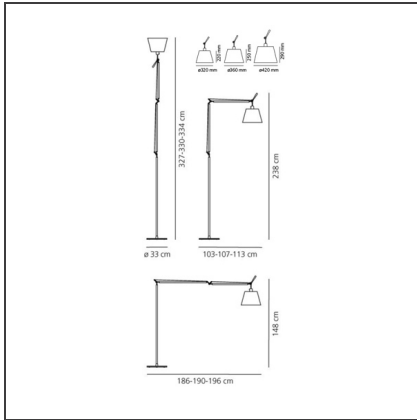

**Tolomeo Floor Mega - LED 2700K - Alluminium - Dimmer**

IP20

**DESIGN BY**

Michele De Lucchi, Giancarlo Fassina

**DESCRIPTION**

The code is referred to the body lamp only

**TECHNICAL DRAWINGS**

**FEATURES**

<b>Article Code:</b>	0762W10A	<b>Material:</b>	Silk satin fabric or parchment paper, aluminium, steel
<b>Colour:</b>	Alluminium	<b>Series:</b>	Design
<b>Installation:</b>	Floor		

**DIMENSIONS**

<b>Length:</b>	cm 103	<b>Max Extension Length:</b>	cm 186
<b>Height:</b>	cm 148	<b>Impact Resistance:</b>	N/D
<b>Base Diameter:</b>	cm 33	<b>Glow Wire Test:</b>	650°C
<b>Max Extension Height:</b>	cm 327		