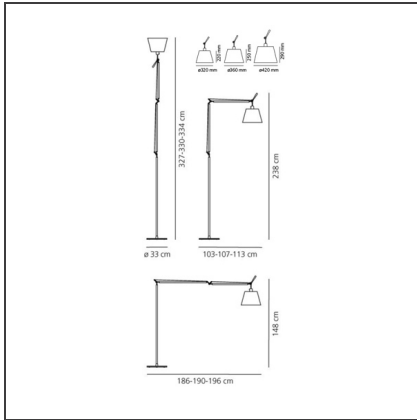

## DESCRIPTION

The code is referred to the body lamp only

## FEATURES

<b>Article Code:</b>	0564030A	<b>Material:</b>	Silk satin fabric or parchment paper, aluminum, steel
<b>Colour:</b>	Black	<b>Series:</b>	Design
<b>Installation:</b>	Floor		

## DIMENSIONS

<b>Length:</b>	cm 103	<b>Max Extension Length:</b>	cm 186
<b>Height:</b>	cm 148	<b>Impact Resistance:</b>	N/D
<b>Base Diameter:</b>	cm 33	<b>Glow Wire Test:</b>	N/D
<b>Max Extension Height:</b>	cm 327		