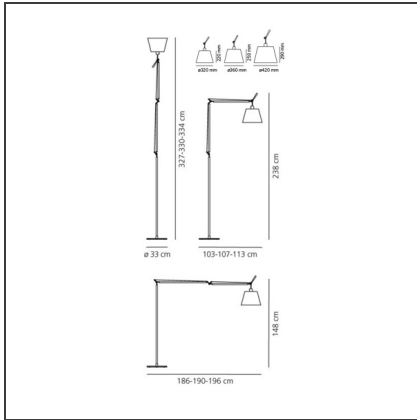

Tolomeo Floor Mega - Black - Dimmer

IP20     

DESIGN BY

Michele De Lucchi, Giancarlo Fassina

DESCRIPTION

The code is referred to the body lamp only

TECHNICAL DRAWINGS

FEATURES

Article Code:	0778030A	Material:	Silk satin fabric or parchment paper, aluminum, steel
Colour:	Black	Series:	Design
Installation:	Floor		

DIMENSIONS

Length:	cm 103	Max Extension Length:	cm 186
Height:	cm 148	Impact Resistance:	N/D
Base Diameter:	cm 33	Glow Wire Test:	N/D
Max Extension Height:	cm 327		