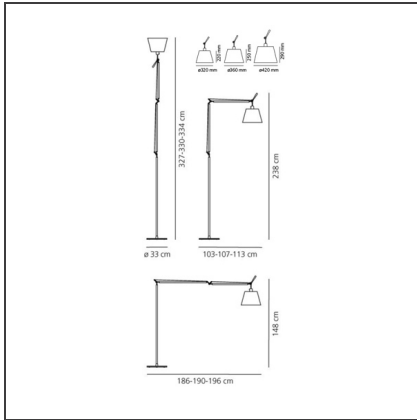

Tolomeo Floor Mega - Alluminium - OnOff

IP20     

DESIGN BY

Michele De Lucchi, Giancarlo Fassina

DESCRIPTION

The code is referred to the body lamp only

TECHNICAL DRAWINGS

FEATURES

Article Code:	0564010A	Material:	Silk satin fabric or parchment paper, aluminum, steel
Colour:	Alluminium	Series:	Design
Installation:	Floor		

DIMENSIONS

Length:	cm 103	Max Extension Length:	cm 186
Height:	cm 148	Impact Resistance:	N/D
Base Diameter:	cm 33	Glow Wire Test:	N/D
Max Extension Height:	cm 327		