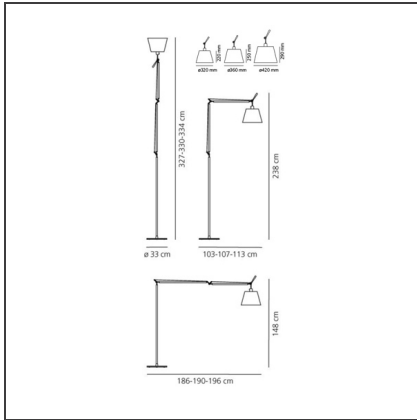

Tolomeo Floor Mega - Alluminium - Dimmer

IP20    

DESIGN BY

Michele De Lucchi, Giancarlo Fassina

DESCRIPTION

The code is referred to the body lamp only

TECHNICAL DRAWINGS

FEATURES

Article Code:	0778010A	Material:	Silk satin fabric or parchment paper, aluminum, steel
Colour:	Alluminium	Series:	Design
Installation:	Floor		

DIMENSIONS

Length:	cm 103	Max Extension Length:	cm 186
Height:	cm 148	Impact Resistance:	N/D
Base Diameter:	cm 33	Glow Wire Test:	N/D
Max Extension Height:	cm 327		