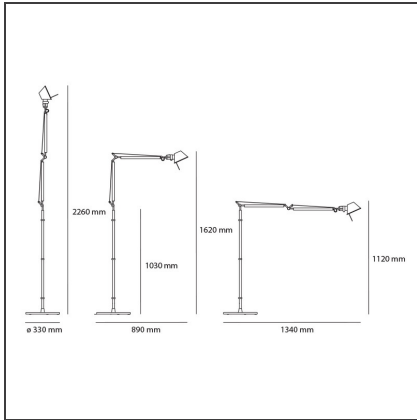

TECHNICAL DRAWINGS

FEATURES

Article Code:	1530050A	Material:	Aluminium, steel
Colour:	Aluminium	Series:	Design
Installation:	Floor		

DIMENSIONS

Height:	cm 162	Impact Resistance:	N/D
Base Diameter:	cm 33	Glow Wire Test:	N/D
Max Extension Height:	cm 226		

INCLUDED SOURCES

Category:	LED	CRI:	80
Number:	1		
Watt:	14W		
Type:	1		
Class:	A		

LUMINAIRE

Watt:	14W	Delivered lumens output (lm):	450lm
Voltage:	24V	CCT:	2300/10000K
		CRI:	80