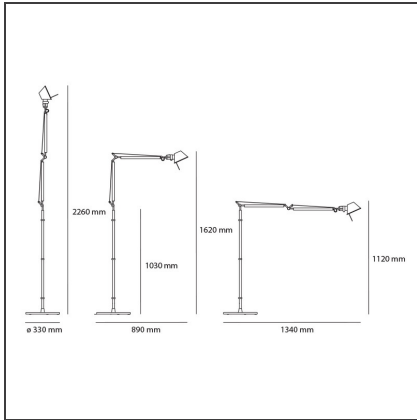

TECHNICAL DRAWINGS

FEATURES

Article Code:	A004800	Material:	Aluminium, steel
Colour:	Aluminium	Series:	Design
Installation:	Floor		

DIMENSIONS

Height:	cm 162	Glow Wire Test:	750
Base Diameter:	cm 33		
Max Extension Height:	cm 226		

INCLUDED SOURCES

Category:	LED	Color temperature (K):	3000K
Number:	1	CRI:	90
Watt:	10W		
Type:	0		
Class:	A		

LUMINAIRE

Watt:	10W	Delivered lumens output (lm):	593lm
Voltage:	220V-240V	CCT:	3000K
		Efficiency:	70%
		Efficacy:	59lm/W
		CRI:	90
		Dimmer Typology:	Microswitch Dimmer

Notes

Possibility to mount LED source on E27 Socket