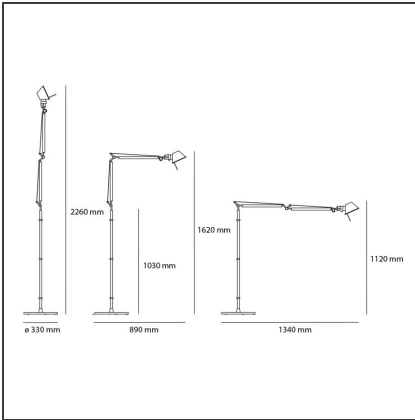

TECHNICAL DRAWINGS

FEATURES

Article Code:	A001000	Material:	Aluminium, steel
Colour:	Aluminium	Series:	Design
Installation:	Floor		

DIMENSIONS

Height:	cm 162	Impact Resistance:	N/D
Base Diameter:	cm 33	Glow Wire Test:	N/D
Max Extension Height:	cm 226		

NOT INCLUDED SOURCES

Category:	HALO	Color Rendering:	1a
Number:	1	Color temperature (K):	2900K
Watt:	77W		
Lbs:	A60		
Socket:	E27		
Duration (h):	1000h		

ALTERNATIVE SOURCES

Category:	LED
Number:	1
Watt:	8W
Delivered lumens output (lm):	1000lm
Type:	2
Socket:	E27
Class:	A

LUMINAIRE

Watt:	77W	Delivered lumens output (lm):	410lm
Voltage:	220V-240V	CCT:	3000K

Notes

Possibility to mount LED source on E27 Socket