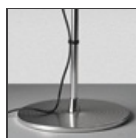

### Notes

Possibility to mount LED source on E27 Socket

**ACCESSORIES**

TOLOMEO TERRA  
SNODO  
A014000

TOLOMEO TERRA  
BASE + ASTA  
A012820