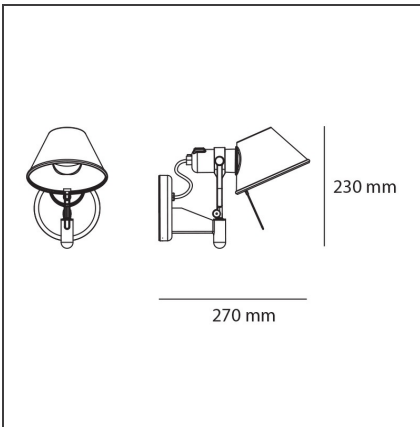

Tolomeo faretto - without switchinterruttore

IP20     

DESIGN BY

Michele De Lucchi, Giancarlo Fassina

DESCRIPTION

Wall support in polished aluminium; diffuser in matt anodised aluminium. Without switch.

TECHNICAL DRAWINGS

FEATURES

Article Code:	A025450	Material:	Aluminium
Colour:	Aluminium	Series:	Design
Installation:	Wall		

DIMENSIONS

Height:	cm 23
Depth:	cm 25

NOT INCLUDED SOURCES

Category:	HALO	Color Rendering:	1a
Number:	1	Color temperature (K):	2900K
Watt:	77W		
Lbs:	A60		
Socket:	E27		
Duration (h):	1000h		