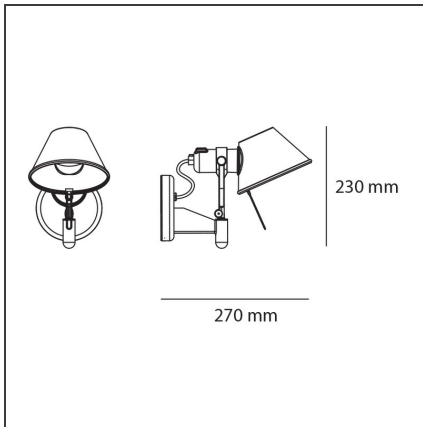

Tolomeo faretto - with switch on-off

IP20     

DESIGN BY

Michele De Lucchi, Giancarlo Fassina

DESCRIPTION

Wall support in polished aluminium; diffuser in matt anodised aluminium.

TECHNICAL DRAWINGS

FEATURES

Article Code:	A029250	Material:	Aluminium
Colour:	Aluminium	Series:	Design
Installation:	Wall		

DIMENSIONS

Height:	cm 23
Depth:	cm 25

NOT INCLUDED SOURCES

Category:	HALO	Color Rendering:	1a
Number:	1	Color temperature (K):	2900K
Watt:	77W		
Lbs:	A60		
Socket:	E27		
Duration (h):	1000h		