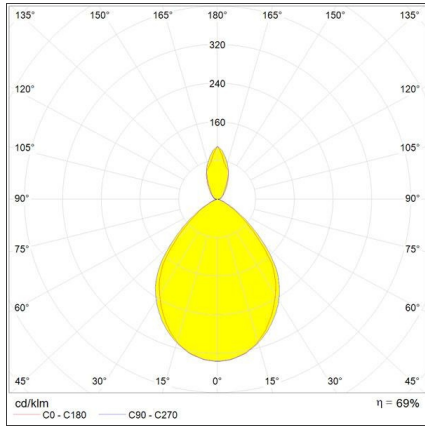

LIGHT DISTRIBUTION