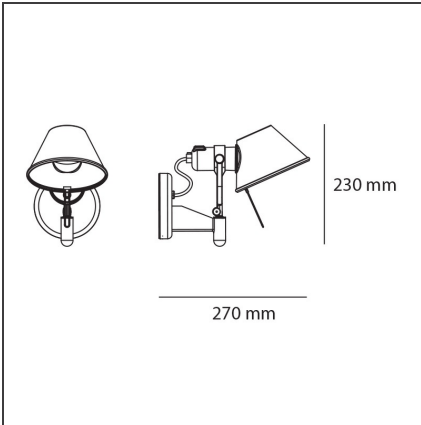

**Tolomeo Faretto LED 3000K without switch**

IP20

**DESIGN BY**

Michele De Lucchi, Giancarlo Fassina

**DESCRIPTION**

Wall support in polished aluminium; diffuser in matt anodised aluminium.

**TECHNICAL DRAWINGS**

**FEATURES**

<b>Article Code:</b>	A044650	<b>Material:</b>	Aluminium
<b>Colour:</b>	Aluminium	<b>Series:</b>	Design
<b>Installation:</b>	Wall		

**DIMENSIONS**

<b>Height:</b>	cm 23	<b>Glow Wire Test:</b>	750
<b>Depth:</b>	cm 25		