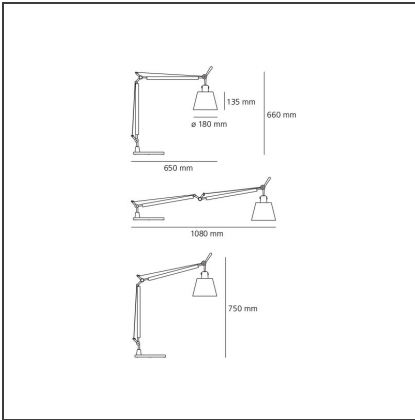

TECHNICAL DRAWINGS

FEATURES

Article Code:	0947020A	Material:	Aluminium, silk satin fabric and steel
Colour:	Grey	Series:	Design
Installation:	Table		

DIMENSIONS

Height:	cm 66	Max Extension Length:	cm 108
Base Diameter:	cm 23	Impact Resistance:	N/D
Max Extension Height:	cm 75	Glow Wire Test:	N/D

NOT INCLUDED SOURCES

Category:	HALO	Class:	A
Number:	1		
Watt:	46W		
Socket:	E27		

ALTERNATIVE SOURCES

Category:	LED
Number:	1
Watt:	8W
Type:	2
Socket:	E27
Class:	A

LUMINAIRE

Watt:	46W
Voltage:	220V-240V

Notes

Interchangeable support: table base, clamp, desk fixed support and twin support that allows two independent lamp units to be fitted. Possibility to mount LED source on E27 Socket