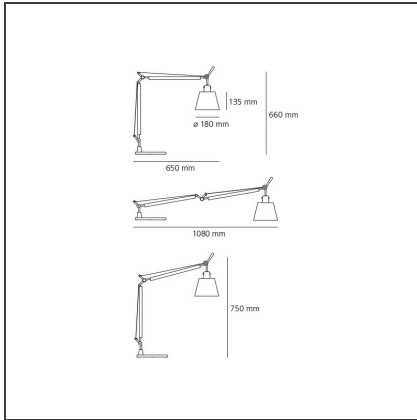

TECHNICAL DRAWINGS

FEATURES

Article Code:	0947010A	Material:	parchment paper, aluminum, steel
Colour:	Natural	Series:	Design
Installation:	Table		

DIMENSIONS

Height:	cm 66	Max Extension Length:	cm 108
Base Diameter:	cm 23	Impact Resistance:	N/D
Max Extension Height:	cm 75	Glow Wire Test:	N/D