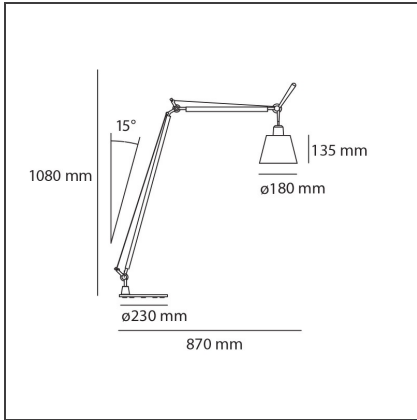

Tolomeo Basculante Reading Floor - Satin diffuser 180

IP20     

DESIGN BY

Michele De Lucchi, Giancarlo Fassina

DESCRIPTION

Cantilevered arms in polished aluminium; joint in polished aluminium; diffuser in silk satin fabric on a plastic frame. The code is referred to the body lamp only

TECHNICAL DRAWINGS

FEATURES

Article Code:	A014610	Material:	Aluminium, silk satin fabric, steel
Colour:	Grey	Series:	Design
Installation:	Floor		

DIMENSIONS

Height:	cm 108	Max Extension Length:	cm 87
		Impact Resistance:	N/D
		Glow Wire Test:	N/D

LUMINAIRE

Watt:	46W
Voltage:	220V-240V

Notes

System of spring balancing. The diffuser normally used, remains vertical regardless of the angle of the arm. Possibility to mount LED source on E27 Socket.

ACCESSORIES