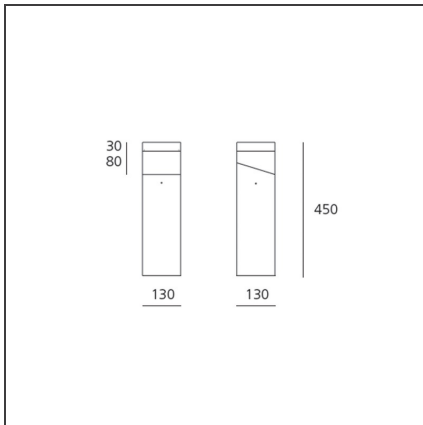

Tetragono Floor 45 - 3000K

IP65

DESIGN BY

Ernesto Gismondi

DESCRIPTION

Consists of lamp and supporting pole. Lamp support in extruded EN-AW-6060 aluminium, subjected to chromate treatment and painted, height 900mm, with painted steel base flange, with holes for floor installation by means of log bolts or dowels. Lighting unit in die-cast EN-AB 47100 aluminium painted with 3-stage outdoor treatment: nanotechnologies, anti-oxidizing primer, polyester paint. Provided with metalized polycarbonate reflectors. UV resistant diffuser in shock resistant polycarbonate with bright finish. AISI 316 fixing screws and silicone gaskets. Provided with cable and IP67 connector for the connection to the mains suitable for 5-13.5mm diameter cables. IP Rating IP65. Insulation class I. Technical features in compliance with EN60598-1.

TECHNICAL DRAWINGS

FEATURES

Article Code:	T417100W00	Material:	Aluminum, polycarbonate
Colour:	Grey antracite	Series:	Outdoor
Installation:	Bollard, Floor, Wall		

DIMENSIONS

Length:	cm 13	Impact Resistance:	IK10
Width:	cm 13	Glow Wire Test:	650
Height:	cm 45		