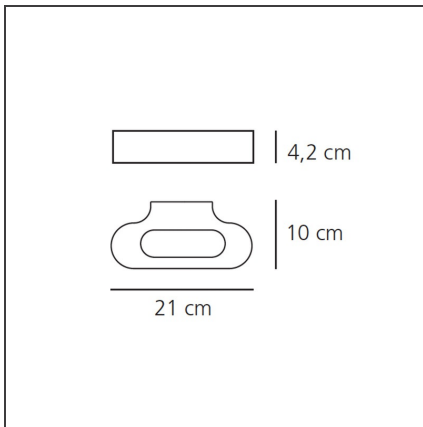

TECHNICAL DRAWINGS

DESIGN BY

Neil Poulton

DESCRIPTION

FEATURES

Article Code:	0615W20A	Material:	Aluminium, methacrylate, polycarbonate
Colour:	Silver	Series:	Design
Installation:	Wall	Area contract:	Hospitality, null
Environment:	Indoor	Emission:	Direct/indirect

DIMENSIONS

Length:	cm 21	Glow Wire Test:	750°C
Width:	cm 10		
Height:	cm 4.2		

INCLUDED SOURCES

Category:	LED	Color temperature (K):	2700K
Number:	1	CRI:	90
Watt:	20W		
Type:	0		
Class:	A		

LUMINAIRE

Power Supply:	Electronic	Delivered lumens output (lm):	1344lm
Watt:	20W	CCT:	2700K
Voltage:	220V-240V	Efficiency:	80%
		Efficacy:	67.19lm/W
		CRI:	90
		Dimmable Typology:	Push

Notes

Lamp included.