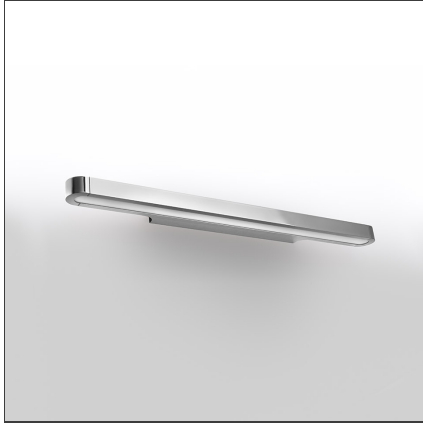

Talo wall 60 LED Dimmable - Polished chrome

IP20    Dimmerable: 

DESIGN BY

Neil Poulton

DESCRIPTION

TECHNICAL DRAWINGS

FEATURES

Article Code:	1914050A	Material:	Aluminium, methacrylate, polycarbonate
Colour:	Polished chrome	Series:	Design
Installation:	Wall	Area contract:	Hospitality, null
Environment:	Indoor	Emission:	Direct/indirect

DIMENSIONS

Length:	cm 60	Glow Wire Test:	650
Width:	cm 10		
Height:	cm 4		

INCLUDED SOURCES

Category:	LED	Color temperature (K):	3000K
Number:	4	Color Tolerance:	MacAdam 3SDCM
Watt:	5.78W	CRI:	80
Delivered lumens output (lm):	851lm	Efficacy:	147lm/W
Type:	0	Service Life:	50000-L70
Class:	A		