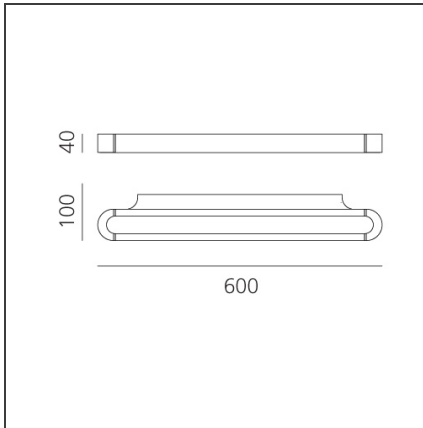

Talo wall 60 LED Dimmable - Polished chrome

IP20    Dimmerable: 

DESIGN BY

Neil Poulton

DESCRIPTION

TECHNICAL DRAWINGS

FEATURES

Article Code:	1914050A	Material:	Aluminium, methacrylate, polycarbonate
Colour:	Polished chrome	Series:	Design
Installation:	Wall	Area contract:	Hospitality, null
Environment:	Indoor	Emission:	Direct/indirect

DIMENSIONS

Length:	cm 60	Glow Wire Test:	650
Width:	cm 10		
Height:	cm 4		

INCLUDED SOURCES

Category:	LED	Color temperature (K):	3000K
Number:	4	Color Tolerance:	MacAdam 3SDCM
Watt:	5.78W	CRI:	80
Delivered lumens output (lm):	851lm	Efficacy:	147lm/W
Type:	0	Service Life:	50000-L70
Class:	A		

LUMINAIRE

Watt:	25W	Delivered lumens output (lm):	2923lm
Voltage:	220-240V	CCT:	3000K
		Efficiency:	81%
		Efficacy:	116.92lm/W
		CRI:	80