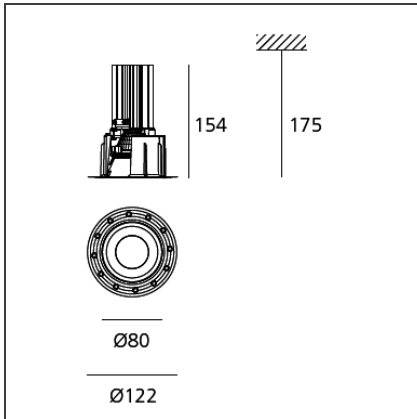

TECHNICAL DRAWINGS

FEATURES

Article Code:	AB00602	Material:	Aluminium
Colour:	Blue	Series:	Indoor
Installation:	Recessed		

DIMENSIONS

Height:	cm 15.4	Cutout diameter:	cm 9.2
Weight:	kg 0.3	Cutout shape:	Rounded
Recessed depth:	cm 17.5	Glow Wire Test:	960

INCLUDED SOURCES

Category:	LED	Color temperature (K):	4000K
Number:	1	Color Tolerance:	MacAdam 3SDCM
Watt:	14W	CRI:	90
Type:	0	Service Life:	L70 (6K) 60000h
Class:	A		

LUMINAIRE

Power Supply:	Power supply supplied separately	Delivered lumens output (lm):	1047lm
Transformer availability:	Remote	CCT:	4000K
Watt:	14W	Efficiency:	68%
Voltage:	220V-240V	Efficacy:	74.78lm/W
		CRI:	90