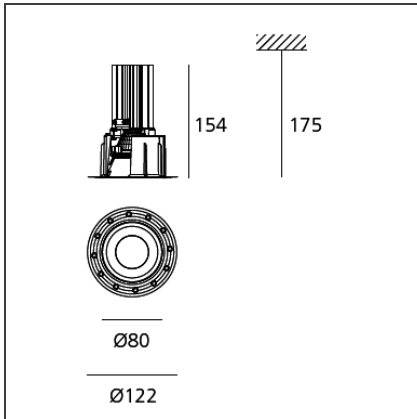

Tagora Recessed 80 LED - 4000K - 44° - Green

IP20   Dimmerable: 

DESIGN BY

S./R. Cornelissen

DESCRIPTION

Series of ceiling mounted luminaires available in 4 diameters (80 mm, 270 mm, 570 mm, 970 mm), using high-output LEDs, Retrofit LEDs. □Consists of a trimless recessed frame fitted into the ceiling and an optical unit with an aluminium body painted in a range of colours: beige/white, grey/white, black/orange, black/vert and black/blue. □Tagora 80 and 270 offer a high-output spot light with aluminium optics. □Tagora 270 uses a proprietary system based on a hybrid combined lens and reflector optic. This system helps to create defined narrow beams using high-powered LED modules of large dimensions. □Tagora 570 and 970 come with a PMMA diffuser, offering a comfortable diffused light. LED versions use high-output sources. □Integrated electronic power supply, dimmable or non-dimmable options, depending on the version. Only ceiling recessed installation allowed. □Compliant with standard EN60598-1 and other specific standards.

TECHNICAL DRAWINGS

FEATURES

Article Code:	AB00509	Material:	Aluminium
Colour:	Green	Series:	Indoor
Installation:	Recessed		

DIMENSIONS

Height:	cm 15.4	Cutout diameter:	cm 9.2
Weight:	kg 0.3	Cutout shape:	Rounded
Recessed depth:	cm 17.5	Glow Wire Test:	960

ACCESSORIES

DRIVER cc 16W
350mA 220-240
156 52 26 1max
DALI
dimmable/Push
dali
M077401