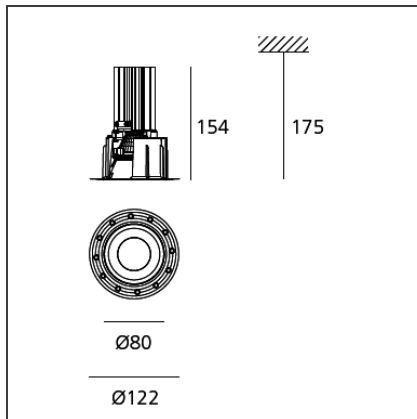

Tagora Recessed 80 LED - 3000K - 36° - Green

IP20   Dimmerable: 

DESIGN BY

S./R. Cornelissen

DESCRIPTION

Series of ceiling mounted luminaires available in 4 diameters (80 mm, 270 mm, 570 mm, 970 mm), using high-output LEDs, Retrofit LEDs. □Consists of a trimless recessed frame fitted into the ceiling and an optical unit with an aluminium body painted in a range of colours: beige/white, grey/white, black/orange, black/vert and black/blue. □Tagora 80 and 270 offer a high-output spot light with aluminium optics. □Tagora 270 uses a proprietary system based on a hybrid combined lens and reflector optic. This system helps to create defined narrow beams using high-powered LED modules of large dimensions. □Tagora 570 and 970 come with a PMMA diffuser, offering a comfortable diffused light. LED versions use high-output sources. □Integrated electronic power supply, dimmable or non-dimmable options, depending on the version. Only ceiling recessed installation allowed. □Compliant with standard EN60598-1 and other specific standards.

TECHNICAL DRAWINGS

FEATURES

Article Code:	AB00109	Material:	Aluminium
Colour:	Green	Series:	Indoor
Installation:	Recessed		

DIMENSIONS

Height:	cm 15.4	Cutout diameter:	cm 9.2
Weight:	kg 0.3	Cutout shape:	Rounded
Recessed depth:	cm 17.5	Glow Wire Test:	960