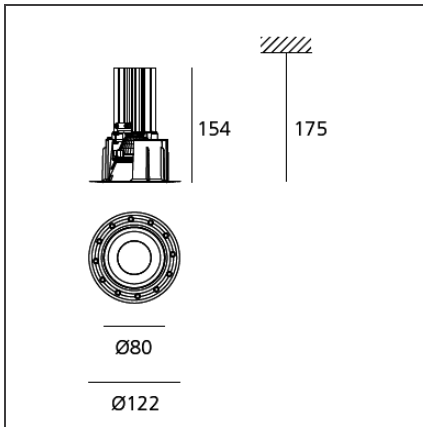

Tagora Recessed 80 - GU10 - Green

IP20  

DESIGN BY

S./R. Cornelissen

DESCRIPTION

Series of ceiling mounted luminaires available in 4 diameters (80 mm, 270 mm, 570 mm, 970 mm), using high-output LEDs, Retrofit LEDs. □Consists of a trimless recessed frame fitted into the ceiling and an optical unit with an aluminium body painted in a range of colours: beige/white, grey/white, black/orange, black/vert and black/blue. □Tagora 80 and 270 offer a high-output spot light with aluminium optics. □Tagora 270 uses a proprietary system based on a hybrid combined lens and reflector optic. This system helps to create defined narrow beams using high-powered LED modules of large dimensions. □Tagora 570 and 970 come with a PMMA diffuser, offering a comfortable diffused light. LED versions use high-output sources. □Integrated electronic power supply, dimmable or non-dimmable options, depending on the version. Only ceiling recessed installation allowed. □Compliant with standard EN60598-1 and other specific standards.

TECHNICAL DRAWINGS

FEATURES

Article Code:	M020240	Material:	Aluminium
Colour:	Green	Series:	Indoor
Installation:	Recessed		

DIMENSIONS

Weight:	kg 0.3	Cutout diameter:	cm 9.2
Recessed depth:	cm 15.4	Cutout shape:	Rounded
		Glow Wire Test:	960

SOURCES NOT INCLUDED

Category:	LED
Number:	1
Watt:	4W
Type:	2
Socket:	E27

LUMINAIRE

Voltage:	220V-240V
-----------------	-----------