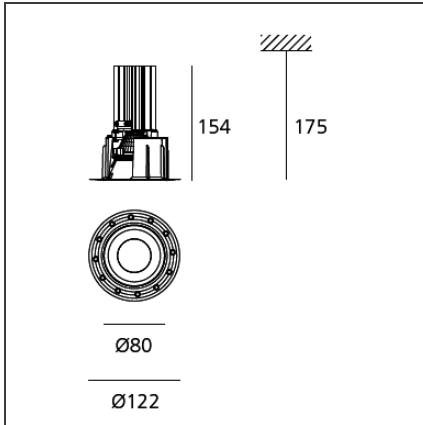

Tagora Recessed 80 - GU10 - Blue

IP20  

DESIGN BY

S./R. Cornelissen

DESCRIPTION

Series of ceiling mounted luminaires available in 4 diameters (80 mm, 270 mm, 570 mm, 970 mm), using high-output LEDs, Retrofit LEDs. □Consists of a trimless recessed frame fitted into the ceiling and an optical unit with an aluminium body painted in a range of colours: beige/white, grey/white, black/orange, black/vert and black/blue. □Tagora 80 and 270 offer a high-output spot light with aluminium optics. □Tagora 270 uses a proprietary system based on a hybrid combined lens and reflector optic. This system helps to create defined narrow beams using high-powered LED modules of large dimensions. □Tagora 570 and 970 come with a PMMA diffuser, offering a comfortable diffused light. LED versions use high-output sources. □Integrated electronic power supply, dimmable or non-dimmable options, depending on the version. Only ceiling recessed installation allowed. □Compliant with standard EN60598-1 and other specific standards.

TECHNICAL DRAWINGS

FEATURES

Article Code:	M020230	Material:	Aluminium
Colour:	Blue	Series:	Indoor
Installation:	Recessed		

DIMENSIONS

Weight:	kg 0.3	Cutout diameter:	cm 9.2
Recessed depth:	cm 15.4	Cutout shape:	Rounded
		Glow Wire Test:	960

SOURCES NOT INCLUDED

Category:	LED
Number:	1
Watt:	4W
Type:	2
Socket:	E27

LUMINAIRE

Voltage:	220V-240V
-----------------	-----------