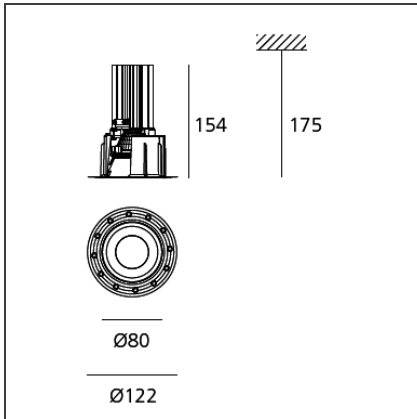

TECHNICAL DRAWINGS

FEATURES

Article Code:	AB00416	Material:	Aluminium
Colour:	Orange	Series:	Indoor
Installation:	Recessed		

DIMENSIONS

Height:	cm 15.4	Cutout diameter:	cm 9.2
Weight:	kg 0.3	Cutout shape:	Rounded
Recessed depth:	cm 17.5	Glow Wire Test:	960

INCLUDED SOURCES

Category:	LED	Color temperature (K):	4000K
Number:	1	Color Tolerance:	MacAdam 3SDCM
Watt:	14W	CRI:	90
Type:	0	Service Life:	L70 (6K) 60000h
Class:	A		

LUMINAIRE

Power Supply:	Power supply supplied separately	Delivered lumens output (lm):	1059lm
Transformer availability:	Remote	CCT:	4000K
Watt:	14W	Efficiency:	69%
Voltage:	220V-240V	Efficacy:	75.66lm/W
		CRI:	90