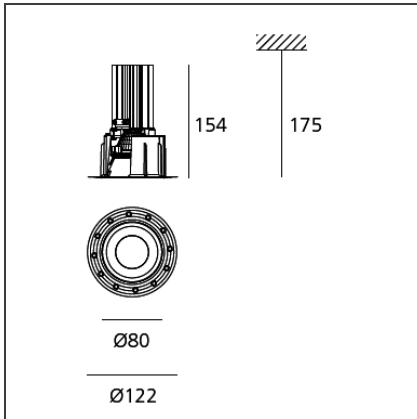

TECHNICAL DRAWINGS

FEATURES

Article Code:	AB00301	Material:	Aluminium
Colour:	White	Series:	Indoor
Installation:	Recessed		

DIMENSIONS

Height:	cm 15.4	Cutout diameter:	cm 9.2
Weight:	kg 0.3	Cutout shape:	Rounded
Recessed depth:	cm 17.5	Glow Wire Test:	960

INCLUDED SOURCES

Category:	LED	Color temperature (K):	3000K
Number:	1	Color Tolerance:	MacAdam 3SDCM
Watt:	14W	CRI:	90
Type:	0	Service Life:	L70 (6K) 60000h
Class:	A		

LUMINAIRE

Power Supply:	Power supply supplied separately	Delivered lumens output (lm):	1015lm
Transformer availability:	Remote	CCT:	3000K
Watt:	14W	Efficiency:	68%
Voltage:	220V-240V	Efficacy:	72.54lm/W
		CRI:	90