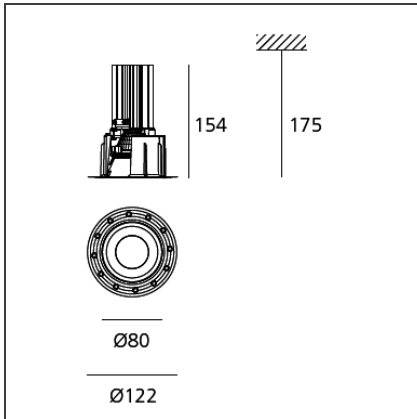

Tagora Incasso 80 - Led 3000K - 52° - Orange

IP20 Dimmerable:

DESIGN BY

S./R. Cornelissen

DESCRIPTION

Series of ceiling mounted luminaires available in 4 diameters (80 mm, 270 mm, 570 mm, 970 mm), using high-output LEDs, Retrofit LEDs. □Consists of a trimless recessed frame fitted into the ceiling and an optical unit with an aluminium body painted in a range of colours: beige/white, grey/white, black/orange, black/vert and black/blue. □Tagora 80 and 270 offer a high-output spot light with aluminium optics. □Tagora 270 uses a proprietary system based on a hybrid combined lens and reflector optic. This system helps to create defined narrow beams using high-powered LED modules of large dimensions. □Tagora 570 and 970 come with a PMMA diffuser, offering a comfortable diffused light. LED versions use high-output sources. □Integrated electronic power supply, dimmable or non-dimmable options, depending on the version. Only ceiling recessed installation allowed. □Compliant with standard EN60598-1 and other specific standards.

TECHNICAL DRAWINGS

FEATURES

| | | | |
|----------------------|----------|------------------|-----------|
| Article Code: | AB00316 | Material: | Aluminium |
| Colour: | Orange | Series: | Indoor |
| Installation: | Recessed | | |

DIMENSIONS

| | | | |
|------------------------|---------|-------------------------|---------|
| Height: | cm 15.4 | Cutout diameter: | cm 9.2 |
| Weight: | kg 0.3 | Cutout shape: | Rounded |
| Recessed depth: | cm 17.5 | Glow Wire Test: | 960 |