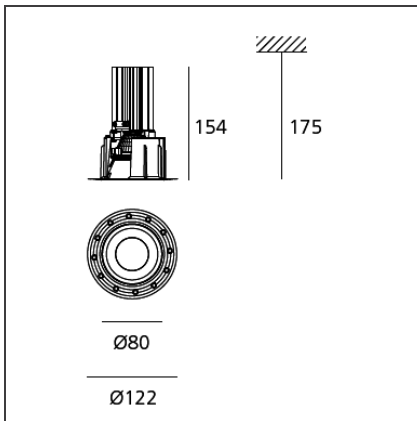

Tagora Incasso 80 - Led 3000K - 44° - Orange

IP20 Dimmerable:

DESIGN BY

S./R. Cornelissen

DESCRIPTION

Series of ceiling mounted luminaires available in 4 diameters (80 mm, 270 mm, 570 mm, 970 mm), using high-output LEDs, Retrofit LEDs. Consists of a trimless recessed frame fitted into the ceiling and an optical unit with an aluminium body painted in a range of colours: beige/white, grey/white, black/orange, black/vert and black/blue. Tagora 80 and 270 offer a high-output spot light with aluminium optics. Tagora 270 uses a proprietary system based on a hybrid combined lens and reflector optic. This system helps to create defined narrow beams using high-powered LED modules of large dimensions. Tagora 570 and 970 come with a PMMA diffuser, offering a comfortable diffused light. LED versions use high-output sources. Integrated electronic power supply, dimmable or non-dimmable options, depending on the version. Only ceiling recessed installation allowed. Compliant with standard EN60598-1 and other specific standards.

TECHNICAL DRAWINGS

FEATURES

Article Code:	AB00216	Material:	Aluminium
Colour:	Orange	Series:	Indoor
Installation:	Recessed		

DIMENSIONS

Height:	cm 15.4	Cutout diameter:	cm 9.2
Weight:	kg 0.3	Cutout shape:	Rounded
Recessed depth:	cm 17.5	Glow Wire Test:	960

ACCESSORIES

DRIVER cc 16W
350mA 220-240
156 52 26 1max
DALI
dimmable/Push
dali
M077401