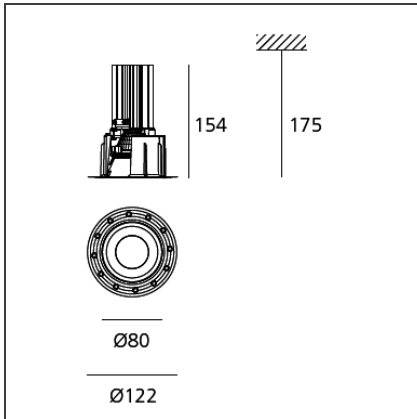

TECHNICAL DRAWINGS

FEATURES

Article Code:	AB00101	Material:	Aluminium
Colour:	White	Series:	Indoor
Installation:	Recessed		

DIMENSIONS

Height:	cm 15.4	Cutout diameter:	cm 9.2
Weight:	kg 0.3	Cutout shape:	Rounded
Recessed depth:	cm 17.5	Glow Wire Test:	960

INCLUDED SOURCES

Category:	LED	Color temperature (K):	3000K
Number:	1	Color Tolerance:	MacAdam 3SDCM
Watt:	14W	CRI:	90
Type:	0	Service Life:	L70 (6K) 60000h
Class:	A		

LUMINAIRE

Power Supply:	Power supply supplied separately	Delivered lumens output (lm):	1027lm
Transformer availability:	Remote	CCT:	3000K
Watt:	14W	Efficiency:	69%
Voltage:	220V-240V	Efficacy:	73.39lm/W
		CRI:	90