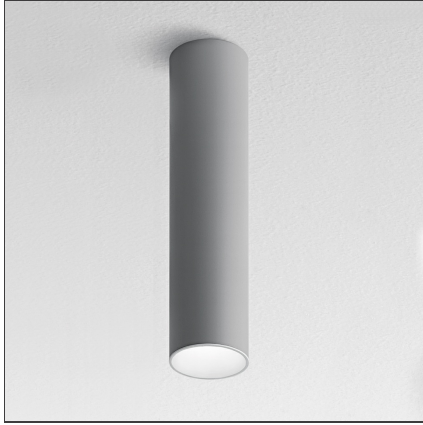

Tagora Ceiling 80 - Led GU10 - Grey/White

IP20  

DESIGN BY

S./R. Cornelissen

DESCRIPTION

Series of ceiling mounted luminaires available in 4 diameters (80 mm, 270 mm, 570 mm, 970 mm), using high-output LEDs, Retrofit LEDs. □Aluminium body available in different two-coloured versions: beige/white, grey/white, black/orange, black/vert and black/blue. □Tagora 80 and 270 offer a high-output spot light with aluminium optics. □Tagora 270 uses a proprietary system based□on a hybrid combined lens and reflector optic. This system helps to create defined narrow beams using high-powered LED modules of large dimensions. □Tagora 570 and 970 come with a PMMA diffuser, offering a comfortable diffused light. LED versions use high-output sources. □Integrated electronic power supply, dimmable or non-dimmable options, depending on the version. Only ceiling mounted installation allowed.□Compliant with standard EN60598-1 and other specific standards.

TECHNICAL DRAWINGS

FEATURES

Article Code:	M018960	Material:	Aluminium
Colour:	Grey/White	Series:	Indoor
Installation:	Ceiling		

DIMENSIONS

Height:	cm 33	Cutout shape:	Rounded
Weight:	kg 1.1	Glow Wire Test:	960