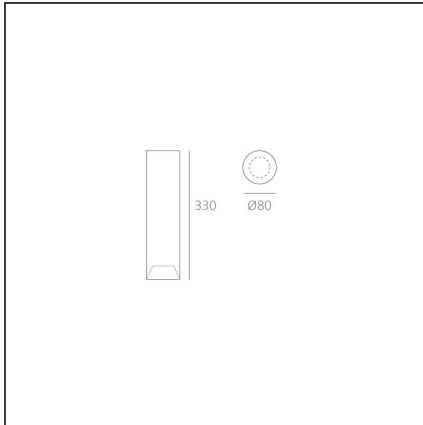

Tagora Ceiling 80 - Led GU10 - Grey/White

IP20  

DESIGN BY

S./R. Cornelissen

DESCRIPTION

Series of ceiling mounted luminaires available in 4 diameters (80 mm, 270 mm, 570 mm, 970 mm), using high-output LEDs, Retrofit LEDs. □Aluminium body available in different two-coloured versions: beige/white, grey/white, black/orange, black/vert and black/blue. □Tagora 80 and 270 offer a high-output spot light with aluminium optics. □Tagora 270 uses a proprietary system based□on a hybrid combined lens and reflector optic. This system helps to create defined narrow beams using high-powered LED modules of large dimensions. □Tagora 570 and 970 come with a PMMA diffuser, offering a comfortable diffused light. LED versions use high-output sources. □Integrated electronic power supply, dimmable or non-dimmable options, depending on the version. Only ceiling mounted installation allowed.□Compliant with standard EN60598-1 and other specific standards.

TECHNICAL DRAWINGS

FEATURES

Article Code:	M018960	Material:	Aluminium
Colour:	Grey/White	Series:	Indoor
Installation:	Ceiling		

DIMENSIONS

Height:	cm 33	Cutout shape:	Rounded
Weight:	kg 1.1	Glow Wire Test:	960