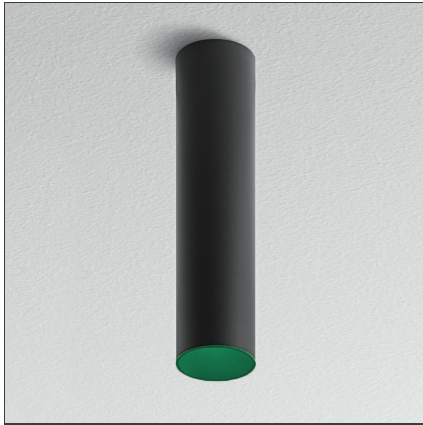

## Tagora Ceiling 80 - Led GU10 - Black/Green

IP20  

### DESCRIPTION

Series of ceiling mounted luminaires available in 4 diameters (80 mm, 270 mm, 570 mm, 970 mm), using high-output LEDs, Retrofit LEDs. □Aluminium body available in different two-coloured versions: beige/white, grey/white, black/orange, black/vert and black/blue. □Tagora 80 and 270 offer a high-output spot light with aluminium optics. □Tagora 270 uses a proprietary system based□on a hybrid combined lens and reflector optic. This system helps to create defined narrow beams using high-powered LED modules of large dimensions. □Tagora 570 and 970 come with a PMMA diffuser, offering a comfortable diffused light. LED versions use high-output sources. □Integrated electronic power supply, dimmable or non-dimmable options, depending on the version. Only ceiling mounted installation allowed.□Compliant with standard EN60598-1 and other specific standards.

### FEATURES

<b>Article Code:</b>	M018940	<b>Material:</b>	Aluminium
<b>Colour:</b>	Black/Green	<b>Series:</b>	Indoor
<b>Installation:</b>	Ceiling		

### DIMENSIONS

<b>Height:</b>	cm 33	<b>Cutout shape:</b>	Rounded
<b>Weight:</b>	kg 1.1	<b>Glow Wire Test:</b>	960