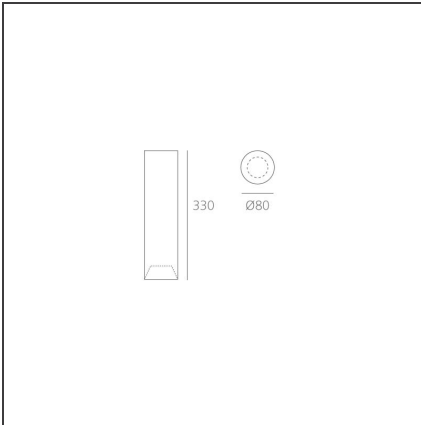

Tagora Ceiling 80 - Led GU10 - Black/Blue

IP20  

DESIGN BY

S./R. Cornelissen

DESCRIPTION

Series of ceiling mounted luminaires available in 4 diameters (80 mm, 270 mm, 570 mm, 970 mm), using high-output LEDs, Retrofit LEDs. □Aluminium body available in different two-coloured versions: beige/white, grey/white, black/orange, black/vert and black/blue. □Tagora 80 and 270 offer a high-output spot light with aluminium optics. □Tagora 270 uses a proprietary system based□on a hybrid combined lens and reflector optic. This system helps to create defined narrow beams using high-powered LED modules of large dimensions. □Tagora 570 and 970 come with a PMMA diffuser, offering a comfortable diffused light. LED versions use high-output sources. □Integrated electronic power supply, dimmable or non-dimmable options, depending on the version. Only ceiling mounted installation allowed.□Compliant with standard EN60598-1 and other specific standards.

TECHNICAL DRAWINGS

FEATURES

Article Code:	M018930	Material:	Aluminium
Colour:	Black/Blue	Series:	Indoor
Installation:	Ceiling		

DIMENSIONS

Height:	cm 33	Cutout shape:	Rounded
Weight:	kg 1.1	Glow Wire Test:	960