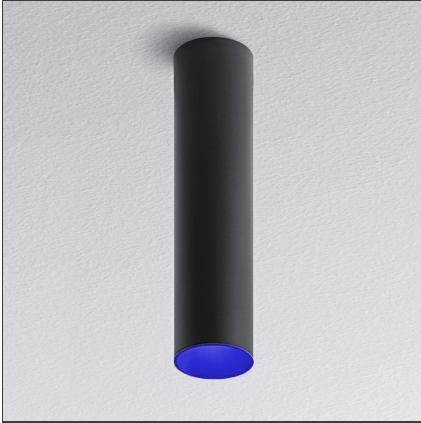

Tagora Ceiling 80 - Led GU10 - Black/Blue

IP20  

DESIGN BY

S./R. Cornelissen

DESCRIPTION

Series of ceiling mounted luminaires available in 4 diameters (80 mm, 270 mm, 570 mm, 970 mm), using high-output LEDs, Retrofit LEDs. □Aluminium body available in different two-coloured versions: beige/white, grey/white, black/orange, black/vert and black/blue. □Tagora 80 and 270 offer a high-output spot light with aluminium optics. □Tagora 270 uses a proprietary system based□on a hybrid combined lens and reflector optic. This system helps to create defined narrow beams using high-powered LED modules of large dimensions. □Tagora 570 and 970 come with a PMMA diffuser, offering a comfortable diffused light. LED versions use high-output sources. □Integrated electronic power supply, dimmable or non-dimmable options, depending on the version. Only ceiling mounted installation allowed.□Compliant with standard EN60598-1 and other specific standards.

TECHNICAL DRAWINGS

FEATURES

Article Code:	M018930	Material:	Aluminium
Colour:	Black/Blue	Series:	Indoor
Installation:	Ceiling		

DIMENSIONS

Height:	cm 33	Cutout shape:	Rounded
Weight:	kg 1.1	Glow Wire Test:	960