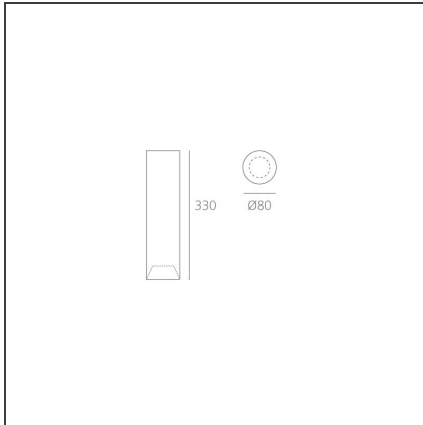

Tagora Ceiling 80 - Led 44° 4000K - Black/Blue - Undimmable

IP20  

DESIGN BY

S./R. Cornelissen

DESCRIPTION

Series of ceiling mounted luminaires available in 4 diameters (80 mm, 270 mm, 570 mm, 970 mm), using high-output LEDs, Retrofit LEDs. □Aluminium body available in different two-coloured versions: beige/white, grey/white, black/orange, black/vert and black/blue. □Tagora 80 and 270 offer a high-output spot light with aluminium optics. □Tagora 270 uses a proprietary system based□on a hybrid combined lens and reflector optic. This system helps to create defined narrow beams using high-powered LED modules of large dimensions. □Tagora 570 and 970 come with a PMMA diffuser, offering a comfortable diffused light. LED versions use high-output sources. □Integrated electronic power supply, dimmable or non-dimmable options, depending on the version. Only ceiling mounted installation allowed.□Compliant with standard EN60598-1 and other specific standards.

TECHNICAL DRAWINGS

FEATURES

Article Code:	AB06558	Material:	Aluminium
Colour:	Black/Blue	Series:	Indoor
Installation:	Ceiling		

DIMENSIONS

Height:	cm 33	Cutout shape:	Rounded
Weight:	kg 1.1	Glow Wire Test:	960