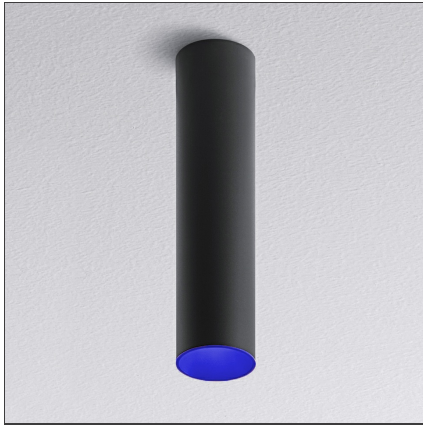

Tagora Ceiling 80 - Led 44° 4000K - Black/Blue - Undimmable

IP20  

DESIGN BY

S./R. Cornelissen

DESCRIPTION

Series of ceiling mounted luminaires available in 4 diameters (80 mm, 270 mm, 570 mm, 970 mm), using high-output LEDs, Retrofit LEDs. □Aluminium body available in different two-coloured versions: beige/white, grey/white, black/orange, black/vert and black/blue. □Tagora 80 and 270 offer a high-output spot light with aluminium optics. □Tagora 270 uses a proprietary system based□on a hybrid combined lens and reflector optic. This system helps to create defined narrow beams using high-powered LED modules of large dimensions. □Tagora 570 and 970 come with a PMMA diffuser, offering a comfortable diffused light. LED versions use high-output sources. □Integrated electronic power supply, dimmable or non-dimmable options, depending on the version. Only ceiling mounted installation allowed.□Compliant with standard EN60598-1 and other specific standards.

TECHNICAL DRAWINGS

FEATURES

Article Code:	AB06558	Material:	Aluminium
Colour:	Black/Blue	Series:	Indoor
Installation:	Ceiling		

DIMENSIONS

Height:	cm 33	Cutout shape:	Rounded
Weight:	kg 1.1	Glow Wire Test:	960

INCLUDED SOURCES

Category:	LED	Color temperature (K):	4000K
Number:	1	Color Tolerance:	MacAdam 3SDCM
Watt:	14W	CRI:	90
Type:	0	Service Life:	L70 (6K) 60000h
Class:	A		

LUMINAIRE

Power Supply:	220/240Vac 50/60Hz electronic ballast included	Delivered lumens output (lm):	1145lm
Trasformer availability:	Integrated	CCT:	4000K
Watt:	14W	Efficiency:	75%
Voltage:	220V-240V	Efficacy:	81.80lm/W
		CRI:	90