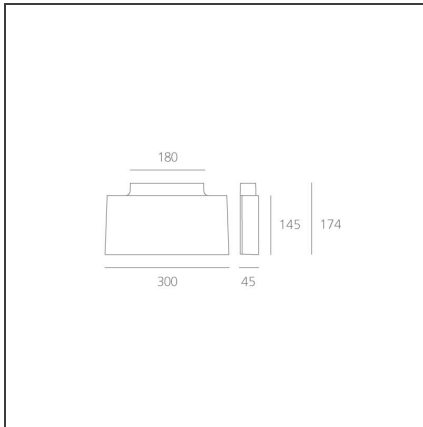

TECHNICAL DRAWINGS

FEATURES

Article Code:	M060955	Material:	Painted Aluminium
Colour:	White	Series:	Indoor
Installation:	Wall	Area contract:	Hospitality, null, Office, Residential
Environment:	Indoor	Emission:	Indirect

DIMENSIONS

Length:	cm 30	Glow Wire Test:	960
Width:	cm 17.4		
Height:	cm 4.5		
Weight:	kg 1		

SOURCES NOT INCLUDED

Category:	LED
Number:	1
Watt:	300W
Type:	2
Socket:	R7s
Class:	A

LUMINAIRE

Power Supply:	Electronic	Delivered lumens output (lm):	3383lm
Watt:	300W	Efficiency:	64%
Voltage:	220V-240V	Efficacy:	11.28lm/W
		CRI:	100