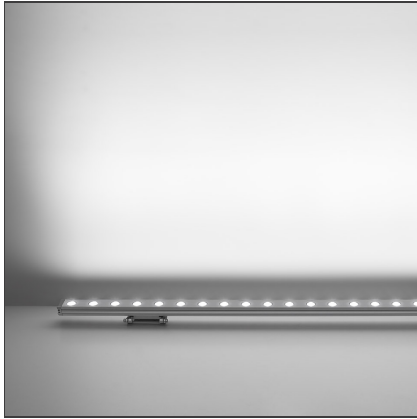

Spike 12W - 27° 3000K

IP65  

DESIGN BY

Studio Artemide

DESCRIPTION

Light fixture with high-performance LED light sources. Wall/ceiling installation. Monochromatic version or RGB version. Body in extruded EN AW6060 T5 aluminium. Diffuser in 3mm-thick transparent metacrylate PMMA. Diffuser in 1,5mm-thick transparent polycarbonate. Stoppers in die-cast aluminium with silicone gasket. Adjustable brackets in aluminium. Electrical connection to the ballast by means of a H05RN-F (monochrome) or a 4-poles silicon/rubber cable (RGB), with IP68 terminal board supplied with the fixture (IP65 version). 24Vdc remote ballast. Painted profile with 2-stage outdoor treatment: primer, outdoor paint. Antidazzle screen in painted extruded aluminium, upon request. Optics. PMMA lenses in 3 different versions of beams. White monochromatic LEDs available in 2 colour temperatures: Warm = 3000K Neutral = 4000K RGB version with red, green and blue monochromatic LEDs. IP Rating IP65. Insulation class III. Technical features of light fixtures in compliance with EN60598-1. Installation must be carried out by specialized personnel.

TECHNICAL DRAWINGS

FEATURES

Article Code:	T430025W00	Material:	Aluminium, transparent metacrylate PMMA
Colour:	Aluminium	Series:	Outdoor
Installation:	Projector, Wall	Area contract:	Outdoor

DIMENSIONS

Length:	cm 26.4
Height:	cm 4.2
Base Diameter:	cm 3.5

INCLUDED SOURCES

Category:	LED	Color temperature (K):	3000K
Number:	1	Voltage:	24 Vdc
Watt:	12W		
Delivered lumens output (lm):	444lm		
Type:	0		
Class:	A		

LUMINAIRE

Power Supply:	Remote electronic	Delivered lumens output (lm):	554lm
Watt:	12W	CCT:	3000K
Voltage:	24Vdc	Efficacy:	46lm/W