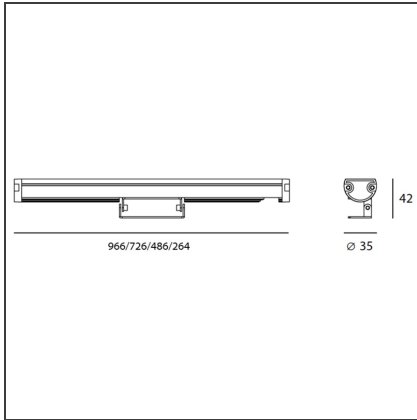

Spike 12W - 27° 3000K

IP65  

DESIGN BY

Studio Artemide

DESCRIPTION

Light fixture with high-performance LED light sources. Wall/ceiling installation. Monochromatic version or RGB version. Body in extruded EN AW6060 T5 aluminium. Diffuser in 3mm-thick transparent metacrylate PMMA. Diffuser in 1,5mm-thick transparent polycarbonate. Stoppers in die-cast aluminium with silicone gasket. Adjustable brackets in aluminium. Electrical connection to the ballast by means of a H05RN-F (monochrome) or a 4-poles silicon/rubber cable (RGB), with IP68 terminal board supplied with the fixture (IP65 version). 24Vdc remote ballast. Painted profile with 2-stage outdoor treatment: primer, outdoor paint. Antidazzle screen in painted extruded aluminium, upon request. Optics. PMMA lenses in 3 different versions of beams. White monochromatic LEDs available in 2 colour temperatures: Warm = 3000K Neutral = 4000K RGB version with red, green and blue monochromatic LEDs. IP Rating IP65. Insulation class III. Technical features of light fixtures in compliance with EN60598-1. Installation must be carried out by specialized personnel.

TECHNICAL DRAWINGS

FEATURES

Article Code:	T430025W00	Material:	Aluminium, transparent metacrylate PMMA
Colour:	Aluminium	Series:	Outdoor
Installation:	Projector, Wall	Area contract:	Outdoor

DIMENSIONS

Length:	cm 26.4
Height:	cm 4.2
Base Diameter:	cm 3.5