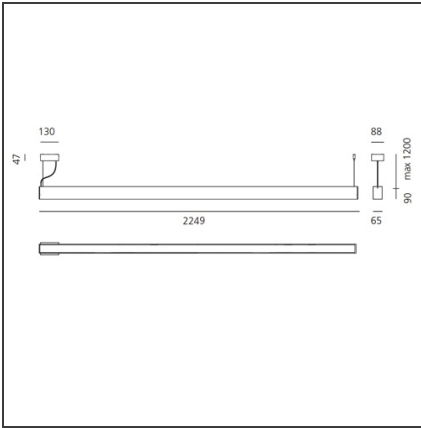

Smart Office Controlled Emission 2249mm 4000K Undimmable White

IP20

DESIGN BY

Carlotta de Bevilacqua

DESCRIPTION

Smart Office is a suspension appliance designed for office premises to ensure excellent performance with utmost simplicity. While its look, characterized by a lamellar optical unit, recalls traditional fluorescent suspension appliances, its heart encloses an advanced LED technology. An innovative optical study produces a very uniform light, without multiple shades or spots and without glaring (UGR <19, luminance < 3000 cd/m² at 65°), yet ensuring a high yield. The light emitted by a LED strip is controlled by a mixing chamber before being emitted through a traditional lamellar optical unit.

TECHNICAL DRAWINGS

FEATURES

Article Code:	AG05101	Series:	Indoor
Colour:	White		
Installation:	Suspension		
Environment:	Indoor		

DIMENSIONS

Length:	cm 225
Width:	cm 6.5
Height:	cm 9
Base Length:	cm 13
Base Width:	cm 8.8
Max Height from ceiling:	cm 120

INCLUDED SOURCES

Category:	LED	Color temperature (K):	4000K
Number:	1		
Watt:	81W		
Type:	0		
Class:	A		

LUMINAIRE

Watt:	81W	Delivered lumens output (lm):	9128lm
		CCT:	4000K
		Efficiency:	76%
		Efficacy:	112.69lm/W
		CRI:	80