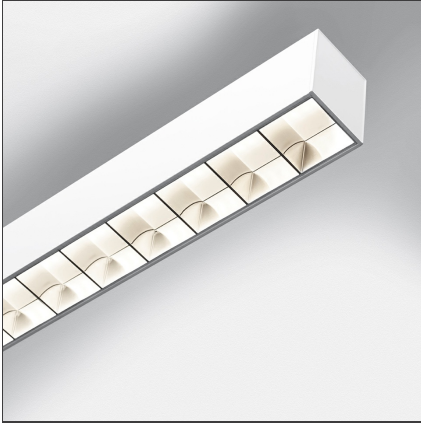

Smart Office Controlled Emission 2249mm 4000K Undimmable White

IP20

DESIGN BY

Carlotta de Bevilacqua

DESCRIPTION

Smart Office is a suspension appliance designed for office premises to ensure excellent performance with utmost simplicity. While its look, characterized by a lamellar optical unit, recalls traditional fluorescent suspension appliances, its heart encloses an advanced LED technology. An innovative optical study produces a very uniform light, without multiple shades or spots and without glaring (UGR <19, luminance < 3000 cd/m² at 65°), yet ensuring a high yield. The light emitted by a LED strip is controlled by a mixing chamber before being emitted through a traditional lamellar optical unit.

TECHNICAL DRAWINGS

FEATURES

Article Code:	AG05101	Series:	Indoor
Colour:	White		
Installation:	Suspension		
Environment:	Indoor		

DIMENSIONS

Length:	cm 225
Width:	cm 6.5
Height:	cm 9
Base Length:	cm 13
Base Width:	cm 8.8
Max Height from ceiling:	cm 120