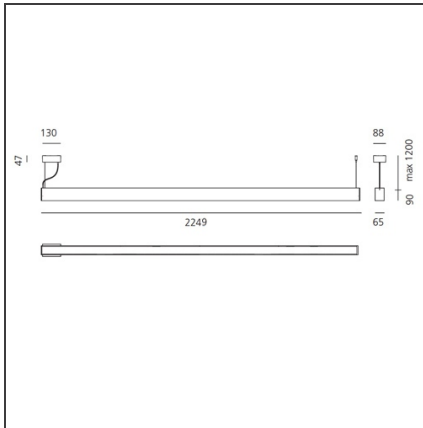

## TECHNICAL DRAWINGS

## DIMENSIONS

<b>Length:</b>	cm 225
<b>Width:</b>	cm 6.5
<b>Height:</b>	cm 9
<b>Base Length:</b>	cm 13
<b>Base Width:</b>	cm 8.8
<b>Max Height from ceiling:</b>	cm 120