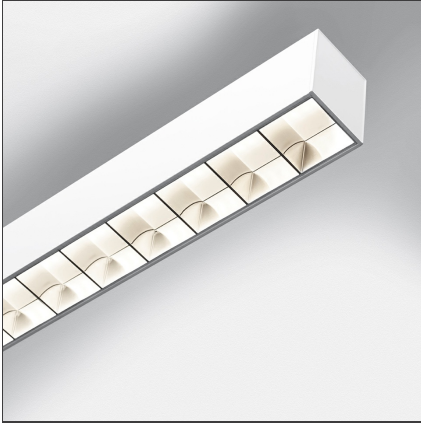

Smart Office Controlled Emission 2249mm 3000K Undimmable White

IP20 

DESIGN BY

Carlotta de Bevilacqua

DESCRIPTION

Smart Office is a suspension appliance designed for office premises to ensure excellent performance with utmost simplicity. While its look, characterized by a lamellar optical unit, recalls traditional fluorescent suspension appliances, its heart encloses an advanced LED technology. An innovative optical study produces a very uniform light, without multiple shades or spots and without glaring (UGR <19, luminance < 3000 cd/m² at 65°), yet ensuring a high yield. The light emitted by a LED strip is controlled by a mixing chamber before being emitted through a traditional lamellar optical unit.

TECHNICAL DRAWINGS

FEATURES

Article Code:	AG05001	Series:	Indoor
Colour:	White		
Installation:	Suspension		
Environment:	Indoor		

DIMENSIONS

Length:	cm 225
Width:	cm 6.5
Height:	cm 9
Base Length:	cm 13
Base Width:	cm 8.8
Max Height from ceiling:	cm 120