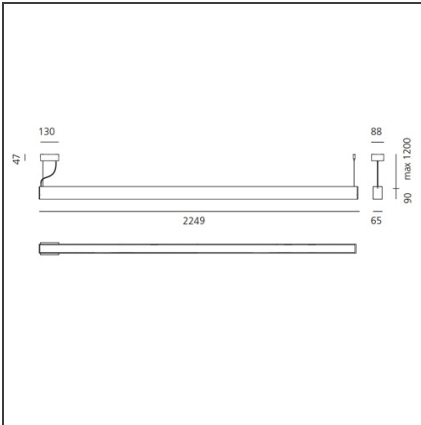

Smart Office Controlled Emission 2249mm 3000K Undimmable White

IP20 

DESIGN BY

Carlotta de Bevilacqua

DESCRIPTION

Smart Office is a suspension appliance designed for office premises to ensure excellent performance with utmost simplicity. While its look, characterized by a lamellar optical unit, recalls traditional fluorescent suspension appliances, its heart encloses an advanced LED technology. An innovative optical study produces a very uniform light, without multiple shades or spots and without glaring (UGR <19, luminance < 3000 cd/m² at 65°), yet ensuring a high yield. The light emitted by a LED strip is controlled by a mixing chamber before being emitted through a traditional lamellar optical unit.

TECHNICAL DRAWINGS

FEATURES

Article Code:	AG05001	Series:	Indoor
Colour:	White		
Installation:	Suspension		
Environment:	Indoor		

DIMENSIONS

Length:	cm 225
Width:	cm 6.5
Height:	cm 9
Base Length:	cm 13
Base Width:	cm 8.8
Max Height from ceiling:	cm 120

INCLUDED SOURCES

Category:	LED	Color temperature (K):	3000K
Number:	1		
Watt:	81W		
Type:	0		
Class:	A		

LUMINAIRE

Watt:	81W	Delivered lumens output (lm):	8662lm
		CCT:	3000K
		Efficiency:	76%
		Efficacy:	106.94lm/W
		CRI:	80