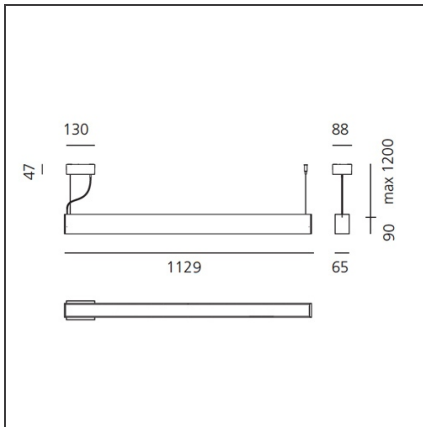

Smart Office Controlled Emission 1129mm 4000K Undimmable White

IP20

DESIGN BY

Carlotta de Bevilacqua

DESCRIPTION

Smart Office is a suspension appliance designed for office premises to ensure excellent performance with utmost simplicity. While its look, characterized by a lamellar optical unit, recalls traditional fluorescent suspension appliances, its heart encloses an advanced LED technology. An innovative optical study produces a very uniform light, without multiple shades or spots and without glaring (UGR <19, luminance < 3000 cd/m² at 65°), yet ensuring a high yield. The light emitted by a LED strip is controlled by a mixing chamber before being emitted through a traditional lamellar optical unit.

TECHNICAL DRAWINGS

FEATURES

Article Code:	AG00101	Series:	Indoor
Colour:	White		
Installation:	Suspension		
Environment:	Indoor		

DIMENSIONS

Length:	cm 113
Width:	cm 6.5
Height:	cm 9
Base Length:	cm 13
Base Width:	cm 8.8
Max Height from ceiling:	cm 120

INCLUDED SOURCES

Category:	LED	Color temperature (K):	4000K
Number:	1		
Watt:	37W		
Type:	0		
Class:	A		

LUMINAIRE

Watt:	37W	Delivered lumens output (lm):	4564lm
		CCT:	4000K
		Efficiency:	76%
		Efficacy:	123.35lm/W
		CRI:	80