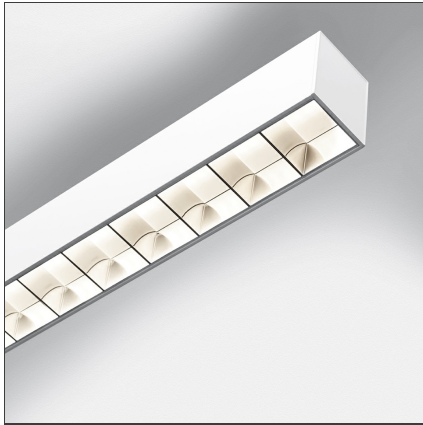

Smart Office Controlled Emission 1129mm 4000K Undimmable White

IP20

DESIGN BY

Carlotta de Bevilacqua

DESCRIPTION

Smart Office is a suspension appliance designed for office premises to ensure excellent performance with utmost simplicity. While its look, characterized by a lamellar optical unit, recalls traditional fluorescent suspension appliances, its heart encloses an advanced LED technology. An innovative optical study produces a very uniform light, without multiple shades or spots and without glaring (UGR <19, luminance < 3000 cd/m² at 65°), yet ensuring a high yield. The light emitted by a LED strip is controlled by a mixing chamber before being emitted through a traditional lamellar optical unit.

TECHNICAL DRAWINGS

FEATURES

Article Code:	AG00101	Series:	Indoor
Colour:	White		
Installation:	Suspension		
Environment:	Indoor		

DIMENSIONS

Length:	cm 113
Width:	cm 6.5
Height:	cm 9
Base Length:	cm 13
Base Width:	cm 8.8
Max Height from ceiling:	cm 120

INCLUDED SOURCES

Category:	LED	Color temperature (K):	4000K
Number:	1		
Watt:	37W		
Type:	0		
Class:	A		

LUMINAIRE

Watt:	37W	Delivered lumens output (lm):	4564lm
		CCT:	4000K
		Efficiency:	76%
		Efficacy:	123.35lm/W
		CRI:	80