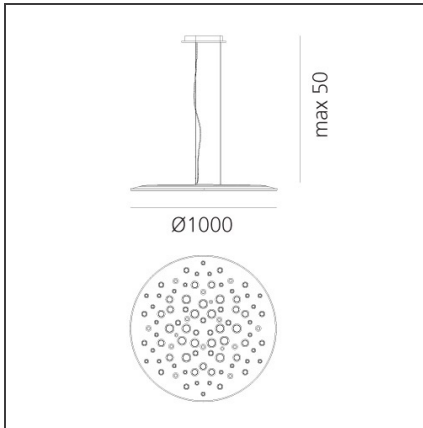

Silent Field 2.0 - Direct - 3000K - White

IP20  Dimmerable: 

DESIGN BY

Carlotta de Bevilacqua, Laura Pessoni

TECHNICAL DRAWINGS

FEATURES

Article Code:	1014020A	Series:	Design, Indoor, 2018 Artemide Collection
Colour:	White		
Installation:	Suspension		
Environment:	Indoor		

DIMENSIONS

Base Diameter:	cm 30
Max Height from ceiling:	cm 200

INCLUDED SOURCES

Category:	LED	Color temperature (K):	3000K
Number:	1		
Watt:	37W		
Type:	0		
Class:	A		

LUMINAIRE

Watt:	35W	Delivered lumens output (lm):	2085lm
		CCT:	3000K
		Efficiency:	64%
		Efficacy:	59.56lm/W
		CRI:	90
		Dimmable Typology:	Push