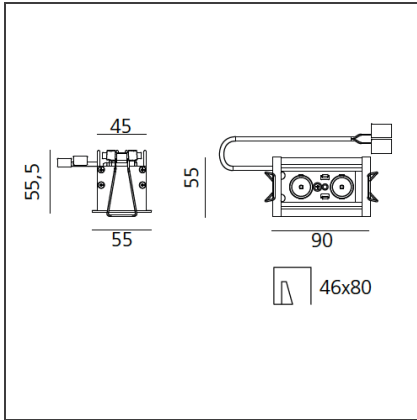

Sharp - 5,5W 54° 3000K Trim White

IP20  

DESIGN BY

Carlotta de Bevilacqua

DESCRIPTION

High-efficiency patented optical system that combines polynomial perspective to an element that shields geometrically the angle of vision of the beam. High uniformity of illumination and full emission control. Complete absence of possible light flaws as stains and multi-shadows. Recessed depth 60 mm. Suitable for a ceiling of 1 to 25 mm. Available in trim versions, trimless and SMD.

TECHNICAL DRAWINGS

FEATURES

Article Code:	AF05501	Series:	Indoor
Colour:	White		
Installation:	Recessed, Ceiling		
Environment:	Indoor		

DIMENSIONS

Length:	cm 9
Width:	cm 5,5
Height:	cm 5,5

INCLUDED SOURCES

Category:	LED	Color temperature (K):	3000K
Number:	1		
Watt:	5,5W		
Type:	0		
Class:	A		

LUMINAIRE

Watt:	6W	Delivered lumens output (lm):	389lm
		CCT:	3000K
		Efficiency:	73%
		Efficacy:	64.91lm/W
		CRI:	90